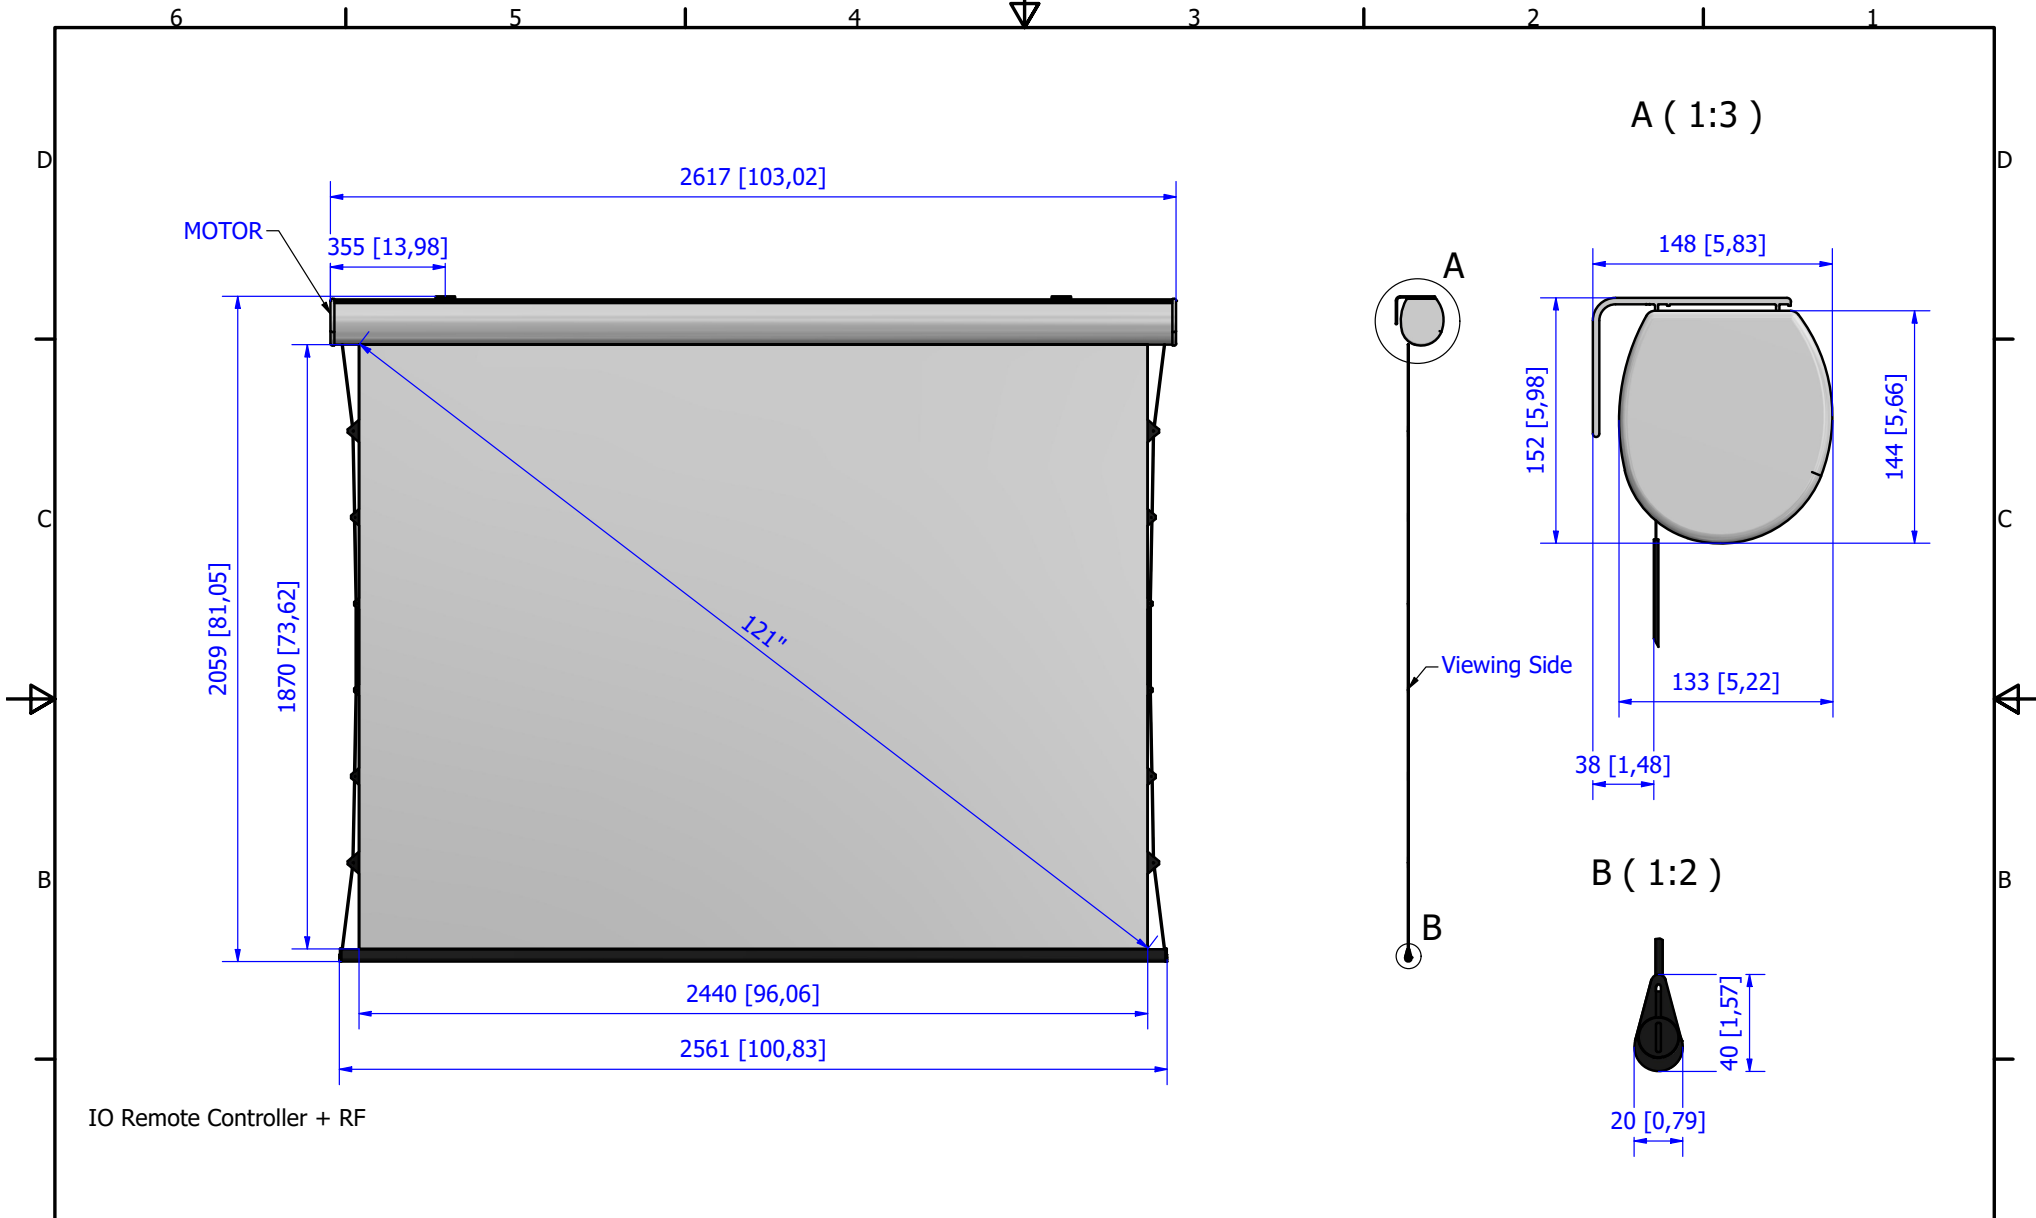

IO Remote Controller + RF

<p>Dimensions are in mm [inch]</p> <p>According on the required fabric, a welding line may be present</p> <p>Please notice that all dimensions are subject to conventional industry tollerances</p>		<p>Description: Jago Tens</p>		<p>Codice univoco: JT223#7824</p>	<p>Product Code: JT223XRA</p>	
		<p>Weight: 18kg</p>	<p>Shipping weight: 22kg</p>	<p>Encumbrance: 241x16x15</p>	<p>Drawer: Massimiliano Gabardi</p>	<p>VCode: UT-0005784.iam</p>
				<p>Shipping dimensions: 261x18x18</p>	<p>Date: 30/05/2021</p>	<p>Sheet: A3</p>

IO Remote Controller + RF

<p>Dimensions are in mm [inch]</p> <p>According on the required fabric, a welding line may be present</p> <p>Please notice that all dimensions are subject to conventional industry tollerances</p>		Description:		Codice univoco:	Product Code:
		Jago Tens		JT244#8561	JT244XRA
		Weight:	Shipping weight:	Encumbrance: 262x16x15	Drawer:
20kg	24kg	Shipping dimensions: 282x18x18	Massimiliano Gabardi	UT-0005784.iam	
			Date:	Sheet:	Scale:
			30/05/2021	A3	1 : 15

IO Remote Controller + RF

<p>Dimensions are in mm [inch]</p> <p>According on the required fabric, a welding line may be present</p> <p>Please notice that all dimensions are subject to conventional industry tollerances</p>		Description:		Codice univoco:	Product Code:
		Jago Tens		JT280#9990	JT266XRA
		Weight:	Shipping weight:	Encumbrance: 284x16x15	Drawer:
22kg	27kg	Shipping dimensions: 304x18x18	Massimiliano Gabardi	UT-0005784.iam	
			Date:	Sheet:	Scale:
			30/05/2021	A3	1 : 15

Dimensions are in mm [inch] According on the required fabric, a welding line may be present Please notice that all dimensions are subject to conventional industry tollerances		Description:		Codice univoco:	Product Code:
		Jago Tens		JT280#9990	JT280XRA
		Weight:	Shipping weight:	Encumbrance: 298x16x15	Drawer:
23kg	28kg	Shipping dimensions: 318x18x18	Massimiliano Gabardi	UT-0005784.iam	
			Date:	Sheet:	Scale:
			30/05/2021	A3	1 : 15