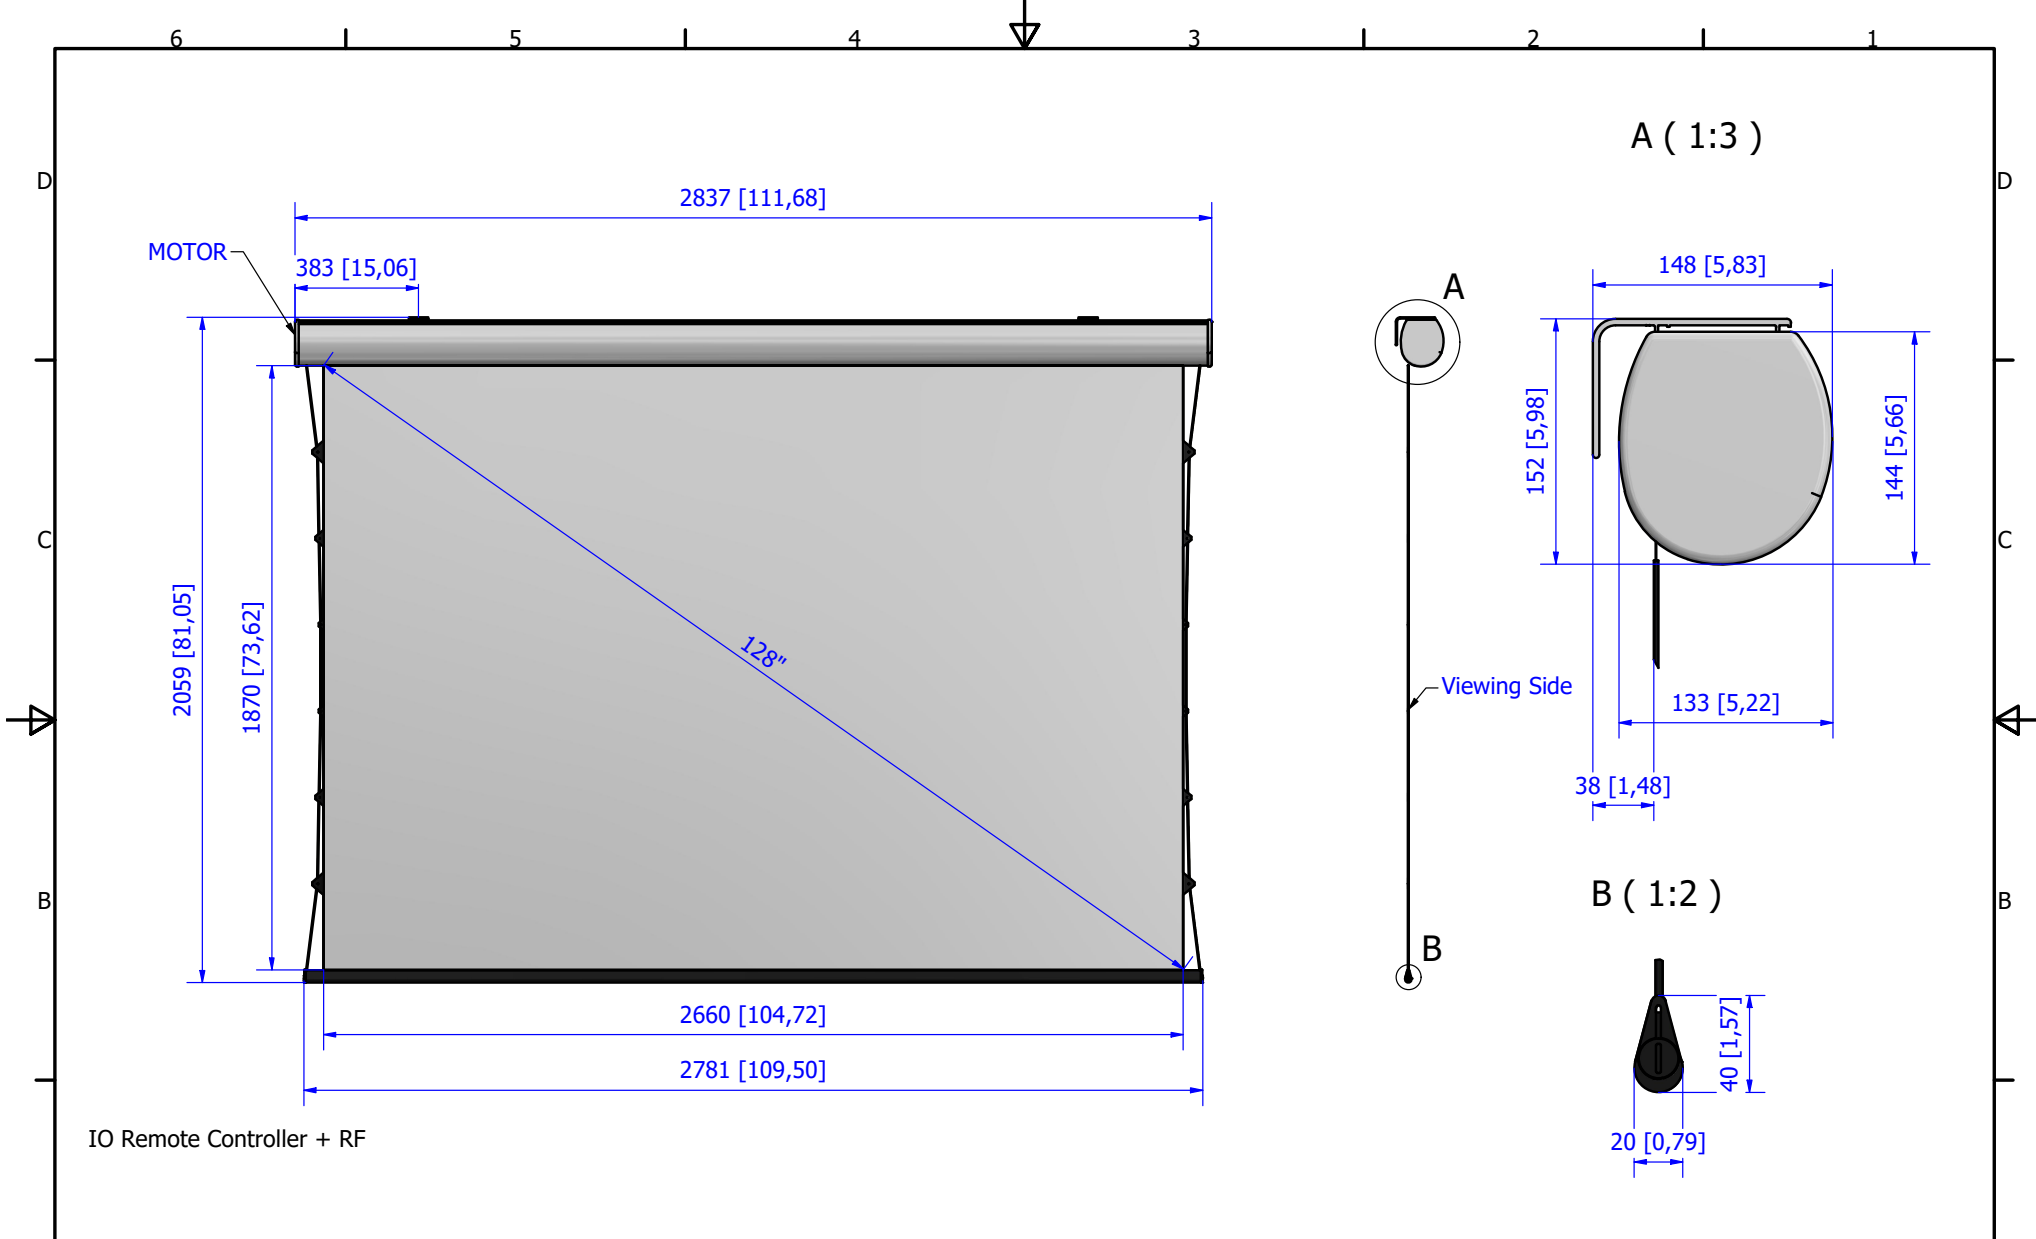

IO Remote Controller + RF

<p>Dimensions are in mm [inch]</p> <p>According on the required fabric, a welding line may be present</p> <p>Please notice that all dimensions are subject to conventional industry tollerances</p>		<p>Description: Jago Tens</p>		<p>Codice univoco: JT223#7824</p>	<p>Product Code: JT223XRA</p>	
		<p>Weight: 18kg</p>	<p>Shipping weight: 22kg</p>	<p>Encumbrance: 241x16x15</p>	<p>Drawer: Massimiliano Gabardi</p>	<p>VCode: UT-0005784.iam</p>
				<p>Shipping dimensions: 261x18x18</p>	<p>Date: 30/05/2021</p>	<p>Sheet: A3</p>

IO Remote Controller + RF

<p>Dimensions are in mm [inch]</p> <p>According on the required fabric, a welding line may be present</p> <p>Please notice that all dimensions are subject to conventional industry tollerances</p>		Description:		Codice univoco:	Product Code:
		Jago Tens		JT244#8561	JT244XRA
		Weight:	Shipping weight:	Encumbrance: 262x16x15	Drawer:
20kg	24kg	Shipping dimensions: 282x18x18	Massimiliano Gabardi	UT-0005784.iam	
			Date:	Sheet:	Scale:
			30/05/2021	A3	1 : 15

IO Remote Controller + RF

<p>Dimensions are in mm [inch]</p> <p>According on the required fabric, a welding line may be present</p> <p>Please notice that all dimensions are subject to conventional industry tollerances</p>		Description:		Codice univoco:	Product Code:
		Jago Tens		JT280#9990	JT266XRA
		Weight:	Shipping weight:	Encumbrance: 284x16x15	Drawer:
22kg	27kg	Shipping dimensions: 304x18x18	Massimiliano Gabardi	UT-0005784.iam	
			Date:	Sheet:	Scale:
			30/05/2021	A3	1 : 15

Dimensions are in mm [inch] According on the required fabric, a welding line may be present Please notice that all dimensions are subject to conventional industry tollerances		Description:		Codice univoco:	Product Code:
		Jago Tens		JT280#9990	JT280XRA
		Weight:	Shipping weight:	Encumbrance: 298x16x15	Drawer:
23kg	28kg	Shipping dimensions: 318x18x18	Massimiliano Gabardi	UT-0005784.iam	
			Date:	Sheet:	Scale:
			30/05/2021	A3	1 : 15