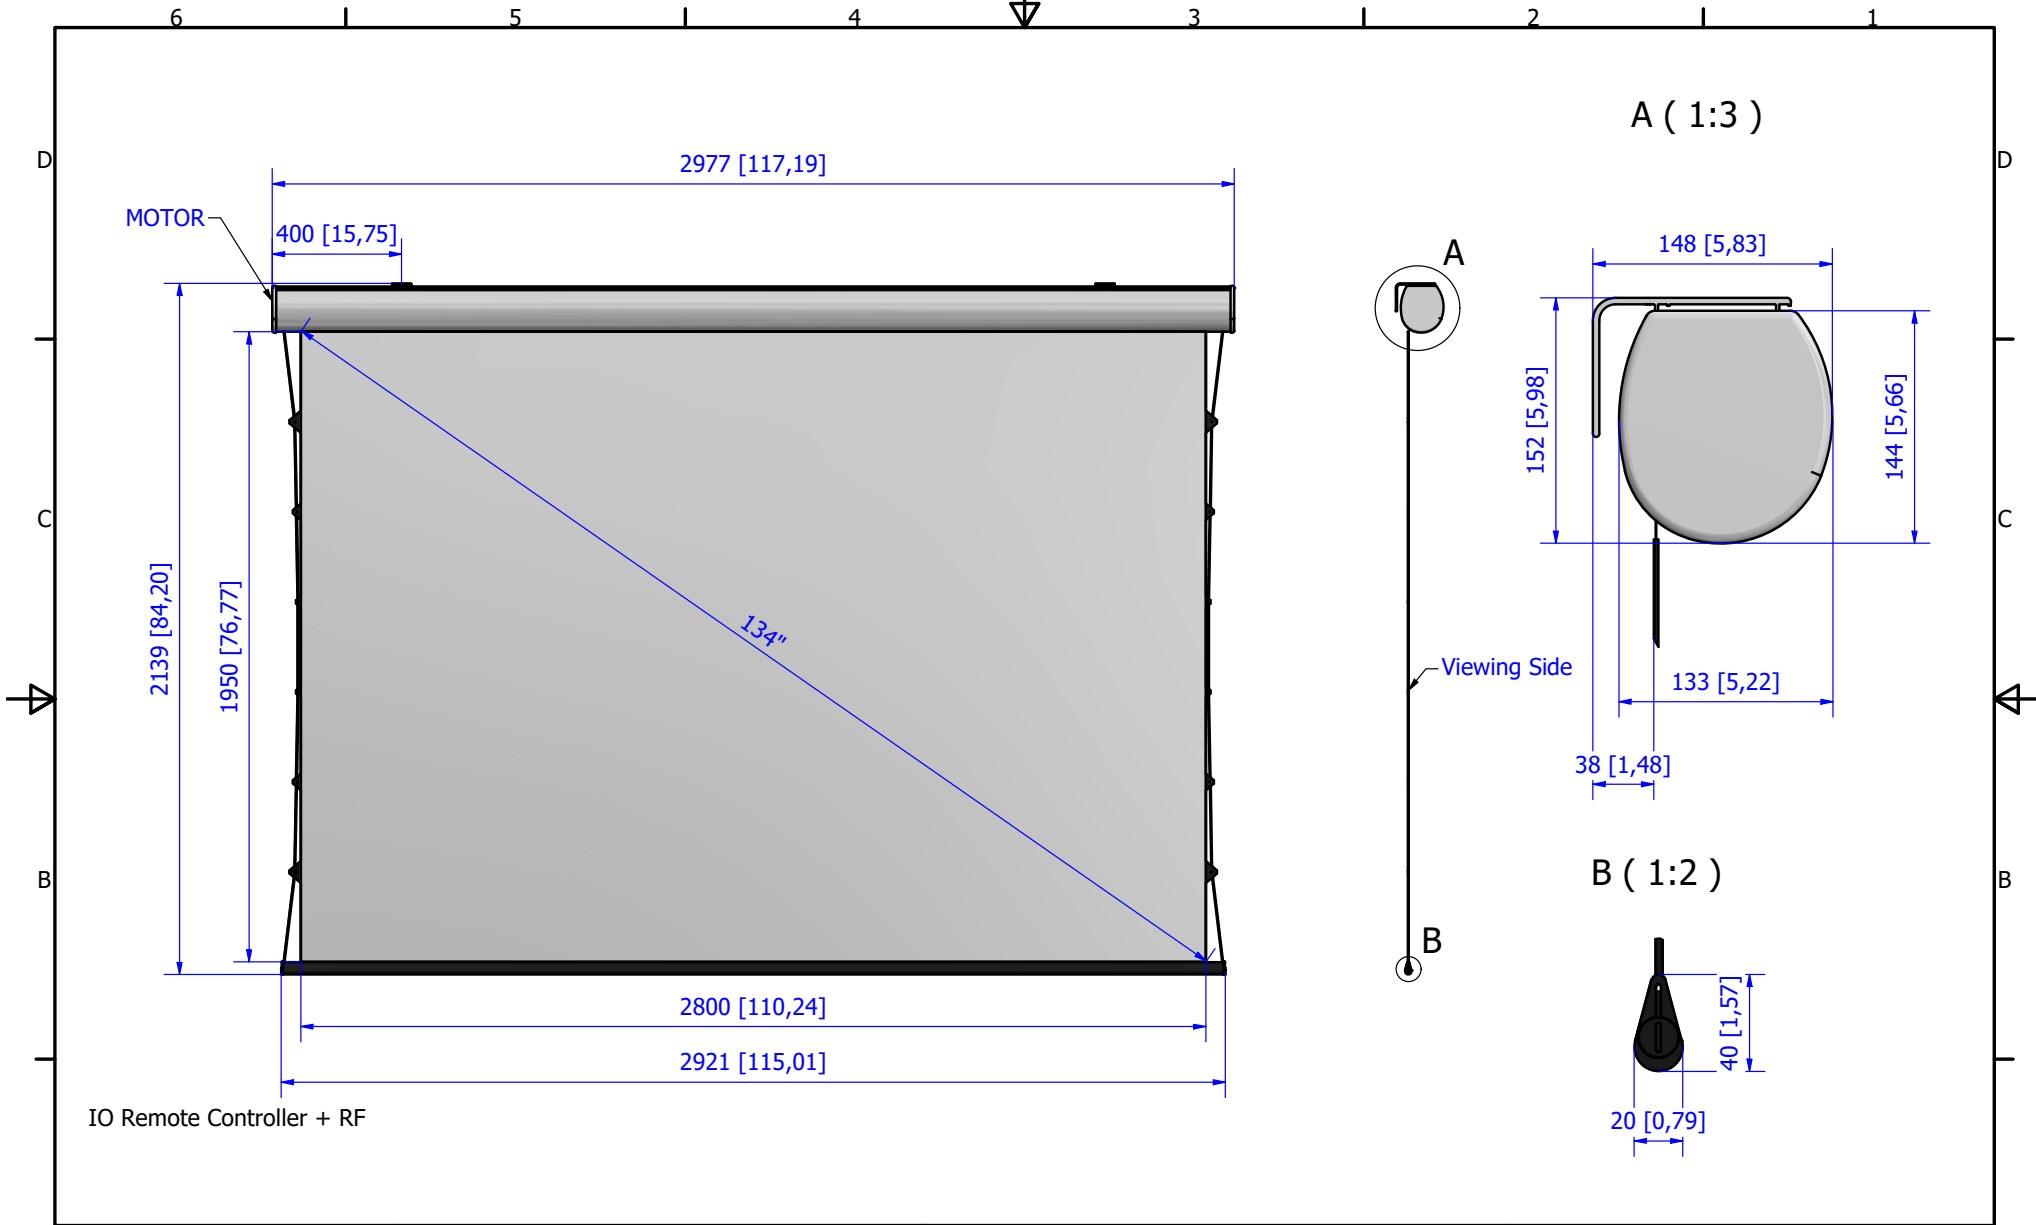

IO Remote Controller + RF

<p>Dimensions are in mm [inch]</p> <p>According on the required fabric, a welding line may be present</p> <p>Please notice that all dimensions are subject to conventional industry tollerances</p>		<p>Description: Jago Tens</p>		<p>Codice univoco: JT223#7824</p>	<p>Product Code: JT223XRA</p>	
		<p>Weight: 18kg</p>	<p>Shipping weight: 22kg</p>	<p>Encumbrance: 241x16x15</p>	<p>Drawer: Massimiliano Gabardi</p>	<p>VCode: UT-0005784.iam</p>
				<p>Shipping dimensions: 261x18x18</p>	<p>Date: 30/05/2021</p>	<p>Sheet: A3</p>

IO Remote Controller + RF

<p>Dimensions are in mm [inch]</p> <p>According on the required fabric, a welding line may be present</p> <p>Please notice that all dimensions are subject to conventional industry tollerances</p>		Description:		Codice univoco:	Product Code:
		Jago Tens		JT244#8561	JT244XRA
		Weight:	Shipping weight:	Encumbrance: 262x16x15	Drawer:
20kg	24kg	Shipping dimensions: 282x18x18	Massimiliano Gabardi	UT-0005784.iam	
			Date:	Sheet:	Scale:
			30/05/2021	A3	1 : 15

IO Remote Controller + RF

<p>Dimensions are in mm [inch]</p> <p>According on the required fabric, a welding line may be present</p> <p>Please notice that all dimensions are subject to conventional industry tollerances</p>		Description:		Codice univoco:	Product Code:
		Jago Tens		JT280#9990	JT266XRA
		Weight:	Shipping weight:	Encumbrance: 284x16x15	Drawer:
22kg	27kg	Shipping dimensions: 304x18x18	Massimiliano Gabardi	UT-0005784.iam	
			Date:	Sheet:	Scale:
			30/05/2021	A3	1 : 15

Dimensions are in mm [inch] According on the required fabric, a welding line may be present Please notice that all dimensions are subject to conventional industry tollerances		Description:		Codice univoco:	Product Code:
		Jago Tens		JT280#9990	JT280XRA
		Weight:	Shipping weight:	Encumbrance: 298x16x15	Drawer:
23kg	28kg	Shipping dimensions: 318x18x18	Massimiliano Gabardi	UT-0005784.iam	
			Date:	Sheet:	Scale:
			30/05/2021	A3	1 : 15