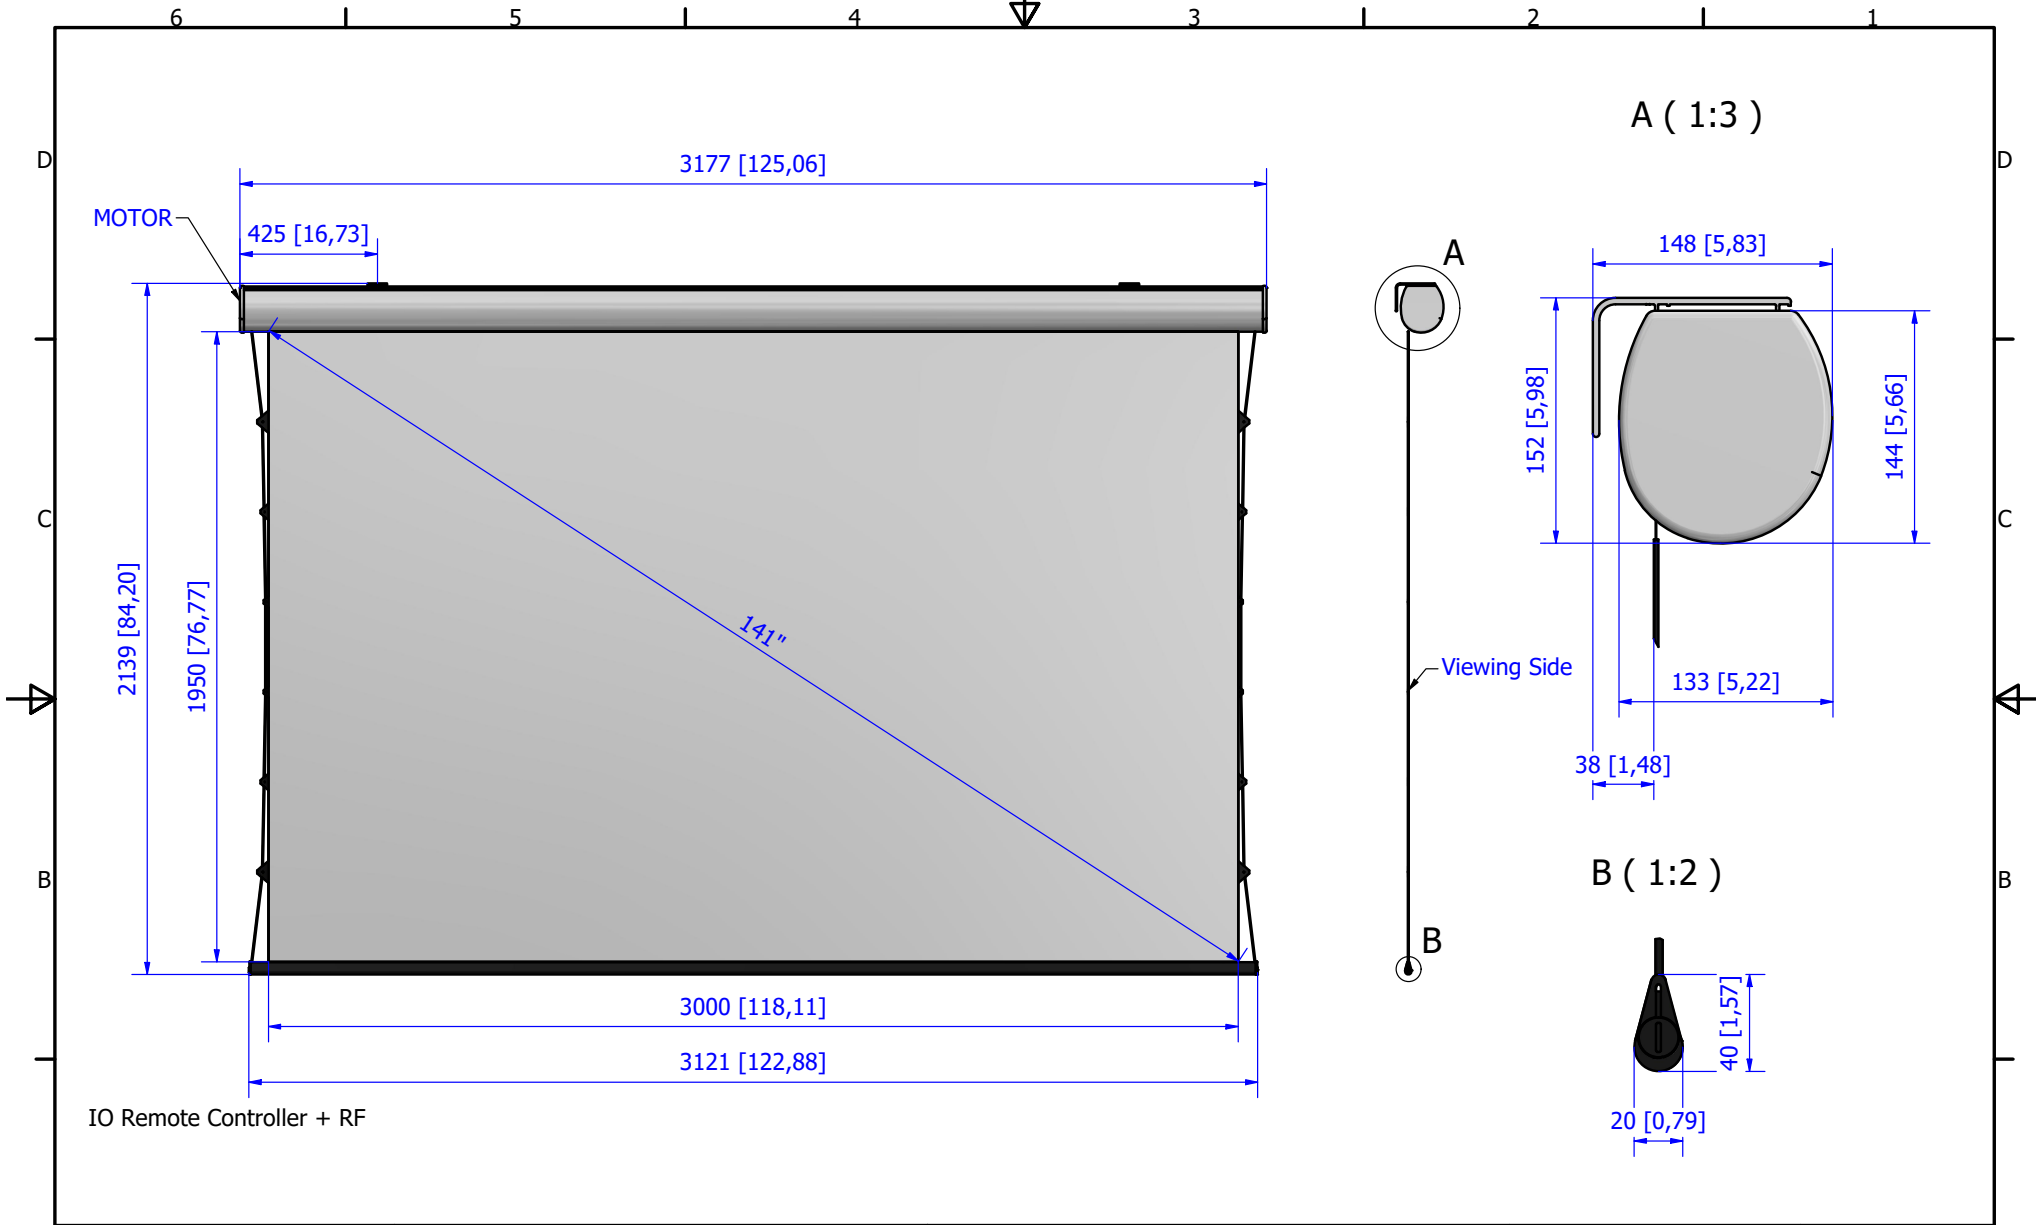

IO Remote Controller + RF

<p>Dimensions are in mm [inch]</p> <p>According on the required fabric, a welding line may be present</p> <p>Please notice that all dimensions are subject to conventional industry tollerances</p>		<p>Description: Jago Tens</p>		<p>Codice univoco: JT223#7824</p>	<p>Product Code: JT223XRA</p>	
		<p>Weight: 18kg</p>	<p>Shipping weight: 22kg</p>	<p>Encumbrance: 241x16x15</p>	<p>Drawer: Massimiliano Gabardi</p>	<p>VCode: UT-0005784.iam</p>
				<p>Shipping dimensions: 261x18x18</p>	<p>Date: 30/05/2021</p>	<p>Sheet: A3</p>

IO Remote Controller + RF

<p>Dimensions are in mm [inch]</p> <p>According on the required fabric, a welding line may be present</p> <p>Please notice that all dimensions are subject to conventional industry tollerances</p>		Description:		Codice univoco:	Product Code:
		Jago Tens		JT244#8561	JT244XRA
		Weight:	Shipping weight:	Encumbrance: 262x16x15	Drawer:
20kg	24kg	Shipping dimensions: 282x18x18	Massimiliano Gabardi	UT-0005784.iam	
			Date:	Sheet:	Scale:
			30/05/2021	A3	1 : 15

IO Remote Controller + RF

<p>Dimensions are in mm [inch]</p> <p>According on the required fabric, a welding line may be present</p> <p>Please notice that all dimensions are subject to conventional industry tollerances</p>		Description:		Codice univoco:	Product Code:
		Jago Tens		JT280#9990	JT266XRA
		Weight:	Shipping weight:	Encumbrance: 284x16x15	Drawer:
22kg	27kg	Shipping dimensions: 304x18x18	Massimiliano Gabardi	UT-0005784.iam	
			Date:	Sheet:	Scale:
			30/05/2021	A3	1 : 15

Dimensions are in mm [inch] According on the required fabric, a welding line may be present Please notice that all dimensions are subject to conventional industry tollerances		Description:		Codice univoco:	Product Code:
		Jago Tens		JT280#9990	JT280XRA
		Weight:	Shipping weight:	Encumbrance: 298x16x15	Drawer:
23kg	28kg	Shipping dimensions: 318x18x18	Massimiliano Gabardi	UT-0005784.iam	
			Date:	Sheet:	Scale:
			30/05/2021	A3	1 : 15